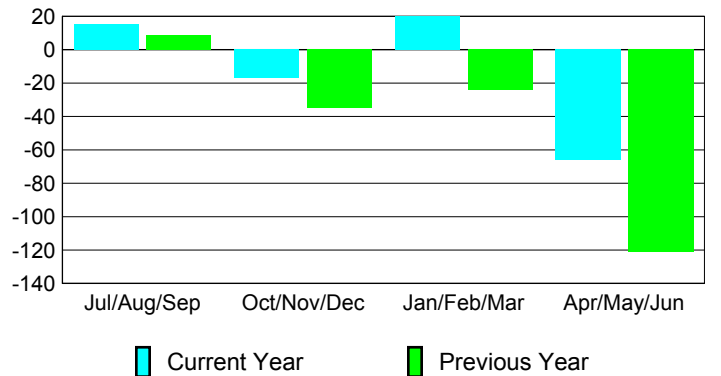

Comparison of Membership Gain/Loss

Current Year Compared to the Previous Year