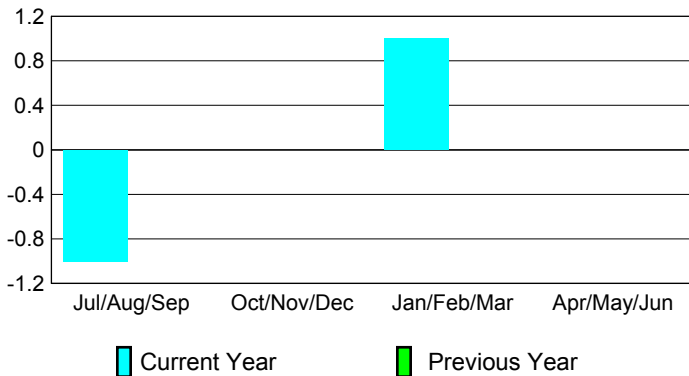

Comparison of Club Gain/Loss

Current Year Compared to the Previous Year