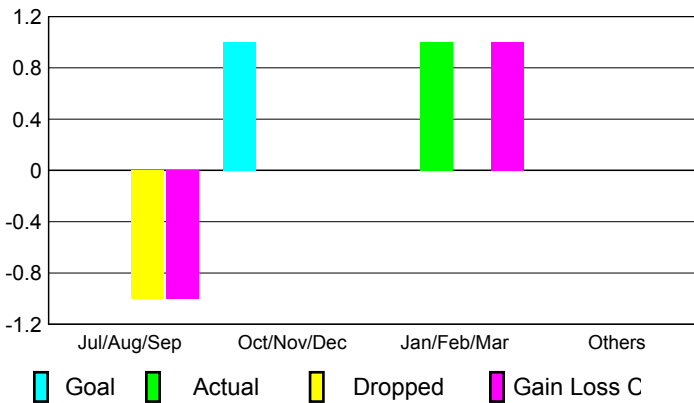

2009-2010 GMT Quarterly Report for District (or Undistricted) **District 331 B**

GMT: **Shinobu Goto**

Location: **JAPAN**

GMT CA: **5**

CLUBS

Club Results 2009-2010

Clubs 2008-2009

Month	New Club Goal	Actual New Clubs	Actual Dropped Clubs	Gain/Loss of Clubs	Gain/Loss of Clubs
Jul/Aug/Sep	0	0	-1	-1	0
Oct/Nov/Dec	1	0	0	0	0
Jan/Feb/Mar	0	1	0	1	0
Apr/May/June	0	0	0	0	0
Totals	1	1	-1	0	0

Club Results 2009-2010

Goal, New, Dropped, Gain/Loss